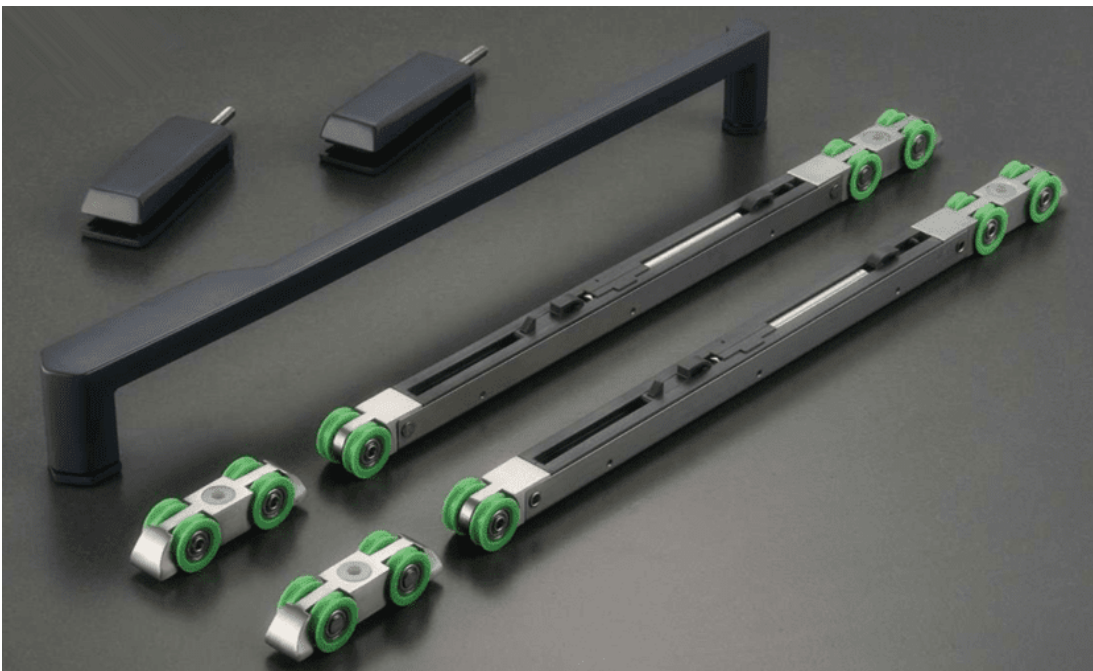

Vòi hoa sen cửa trượt phụ kiện