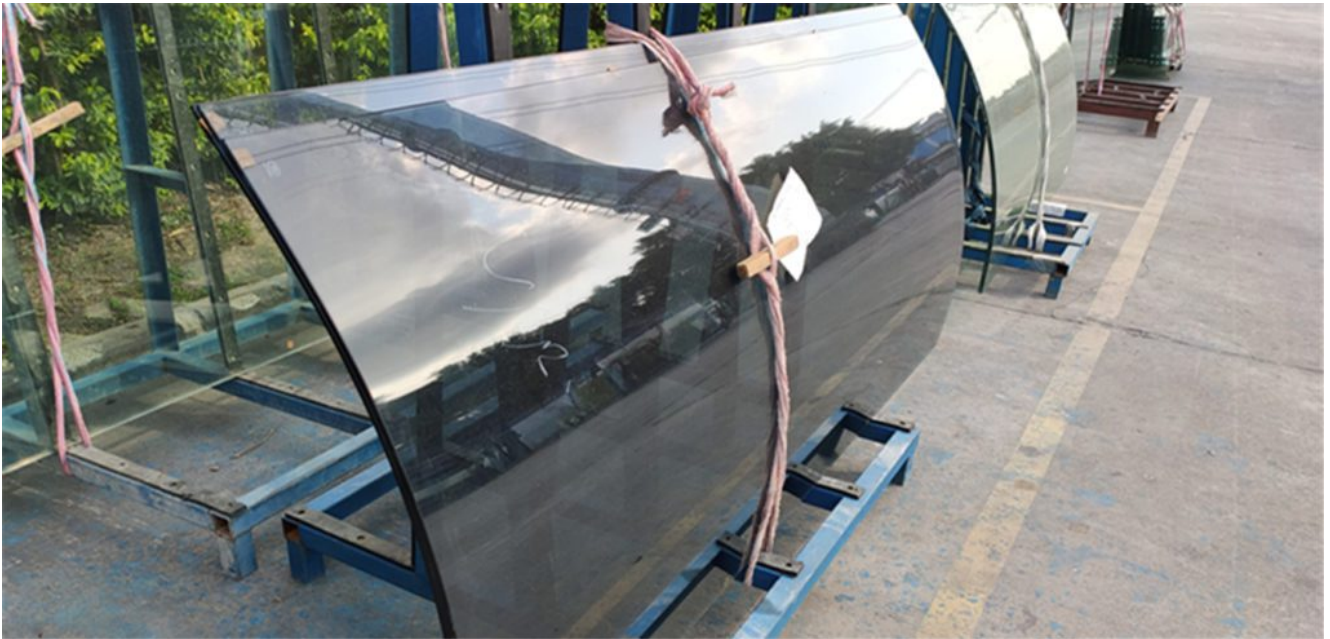

# Magnifique verre gris gris euro incurvé plat de 5~12mm pour des projets de fenêtres et de façade avec le bon prix

## Qu'est-ce que le verre gris foncé ?

Euro grey tempered glass is also called light grey tempered glass. It has a darker grey color compared to crystal grey whereas lighter grey is compared to the dark grey tempered glass. Euro grey tempered glass also will go through a tempering process and has 5 times higher strength compared to normal grey tinted float glass. Euro grey tempered glass has a very good decoration function and a good thermal&optical performance can be used as monolithic or as insulated glass or laminated glass for applications such as railing, windows, facade, etc.