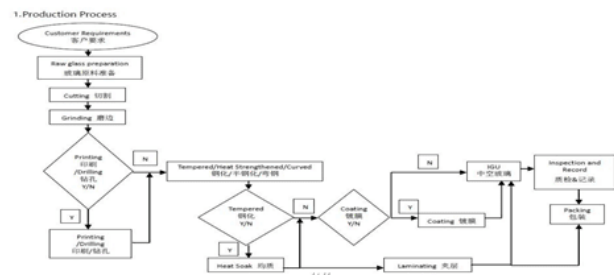

NO 序号	Process 工序名称	Quality Control Term 质量控制术语	Inspection Facility and Tool 检测设备/工具	Inspection Frequency 测试频率	Executive Standard 执行标准	Criteria (Qualified/Failed) 基准、规范 (合格/不合格)
1	Raw Glass 原片	Appearance 外观质量	Visual check 目测	Every package (16pcs, 150 m²) 每包 (16片, 150 m²)	Refer to ASTM C 1036-06 and client's standard 参照 ASTM C 1036-06 和客户标准	No defects shall be found by visual check Color for raw glass should match sealed sample Thickness of raw glass conforms ASTM C 1036-06 standard 目测不可见缺陷 原片玻璃颜色与封样片颜色相同 原片厚度符合 ASTM C 1036-06 要求
		Raw glass type 原片类型	Visual check/ steel ruler 目测/钢直尺	Every package (16pcs, 150 m²) 每包 (16片, 150 m²)	Raw Glass Management Rule (原片管理规定)	Thickness, grade and color should match the label 厚度、等级和颜色是否和标记一致
		Label 标记号	Visual check 目测	Every package (16pcs, 150 m²) 每包 (16片, 150 m²)	Flow cards information 生产流程卡信息	Clear, no missing 清晰、无缺失
2	Glass cutting 原片类型	Visual check 目测	Once per rack, one piece a time 每架抽检一次, 每次一片	Raw Glass Management Rule	Inspect refer to client's requirement 根据客户要求检查	

4 / 22

3, Outre la conception claire de balustrade de balcon en verre trempé stratifié, plusieurs autres types de systèmes de balustrade de balcon en verre pour référence :