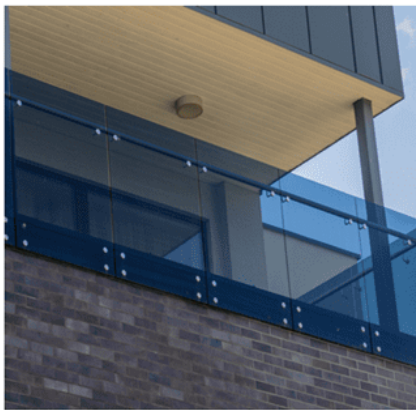

* Couleur dégradée balustrade balcon en verre stratifié: