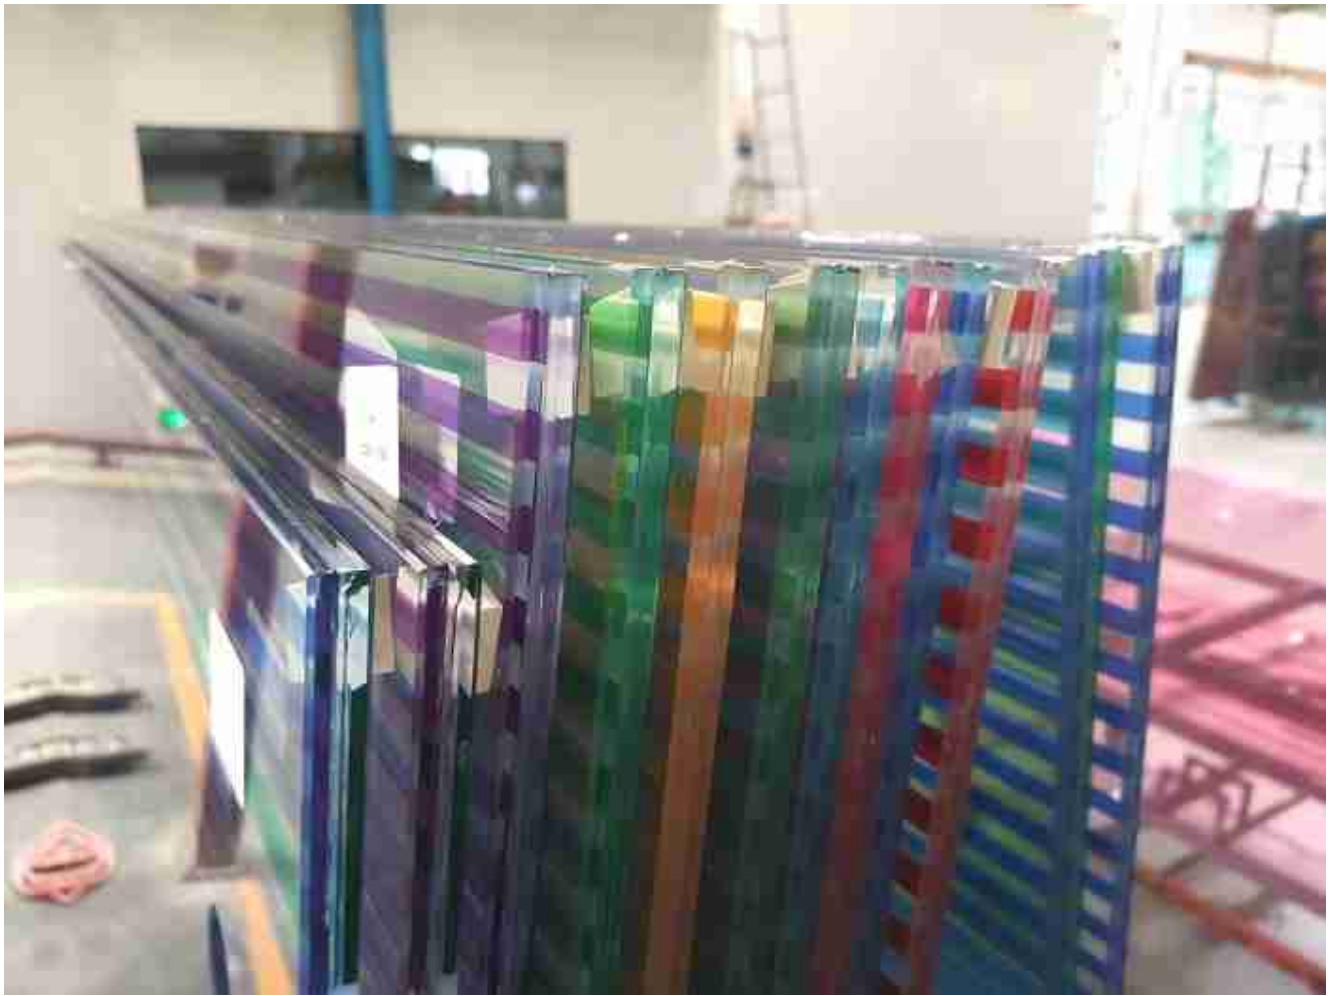

Barandilla de vidrio laminado con patrón para balcón