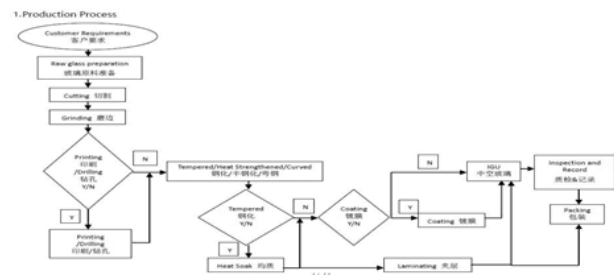

NO 序号	Process 工序名称	Quality Control Term 质量控制术语	Inspection Facility and Tool 检测设备/工具	Inspection Frequency 测试频率	Executive Standard 执行标准	Criteria (Qualified/Failed) 基准、规范 (合格/不合格)
1	Raw Glass 原片	Appearance 外观质量	Visual check 目测	Every package (16pcs, 150 m²) 每包 (16片, 150 m²)	Refer to ASTM C 1036-06 and client's standard 参照 ASTM C 1036-06 和客户标准	No defects shall be found by visual check Color for raw glass should match sealed sample Thickness of raw glass conforms ASTM C 1036-06 standard 目测不可见缺陷 原片玻璃颜色与封样片颜色相同 原片厚度符合 ASTM C 1036-06 要求
		Raw glass type 原片类型	Visual check/ steel ruler 目测/钢直尺	Every package (16pcs, 150 m²) 每包 (16片, 150 m²)	Raw Glass Management Rule (原片管理规定)	Thickness, grade and color should match the label 厚度、等级和颜色是否和标记一致
		Label 标记号	Visual check 目测	Every package (16pcs, 150 m²) 每包 (16片, 150 m²)	Flow cards information 生产流程卡信息	Clear, no missing 清晰、无缺失
2	Glass cutting 原片类型	Visual check 目测	Once per rack, one piece a time 每架抽检一次, 每次一片	Raw Glass Management Rule	Inspect refer to client's requirement 根据客户要求检查	

4 / 22

3, Además de diseño de barandilla de balcón templado laminado claro, varios otros tipos de sistemas de barandilla de balcón de vidrio para referencia: