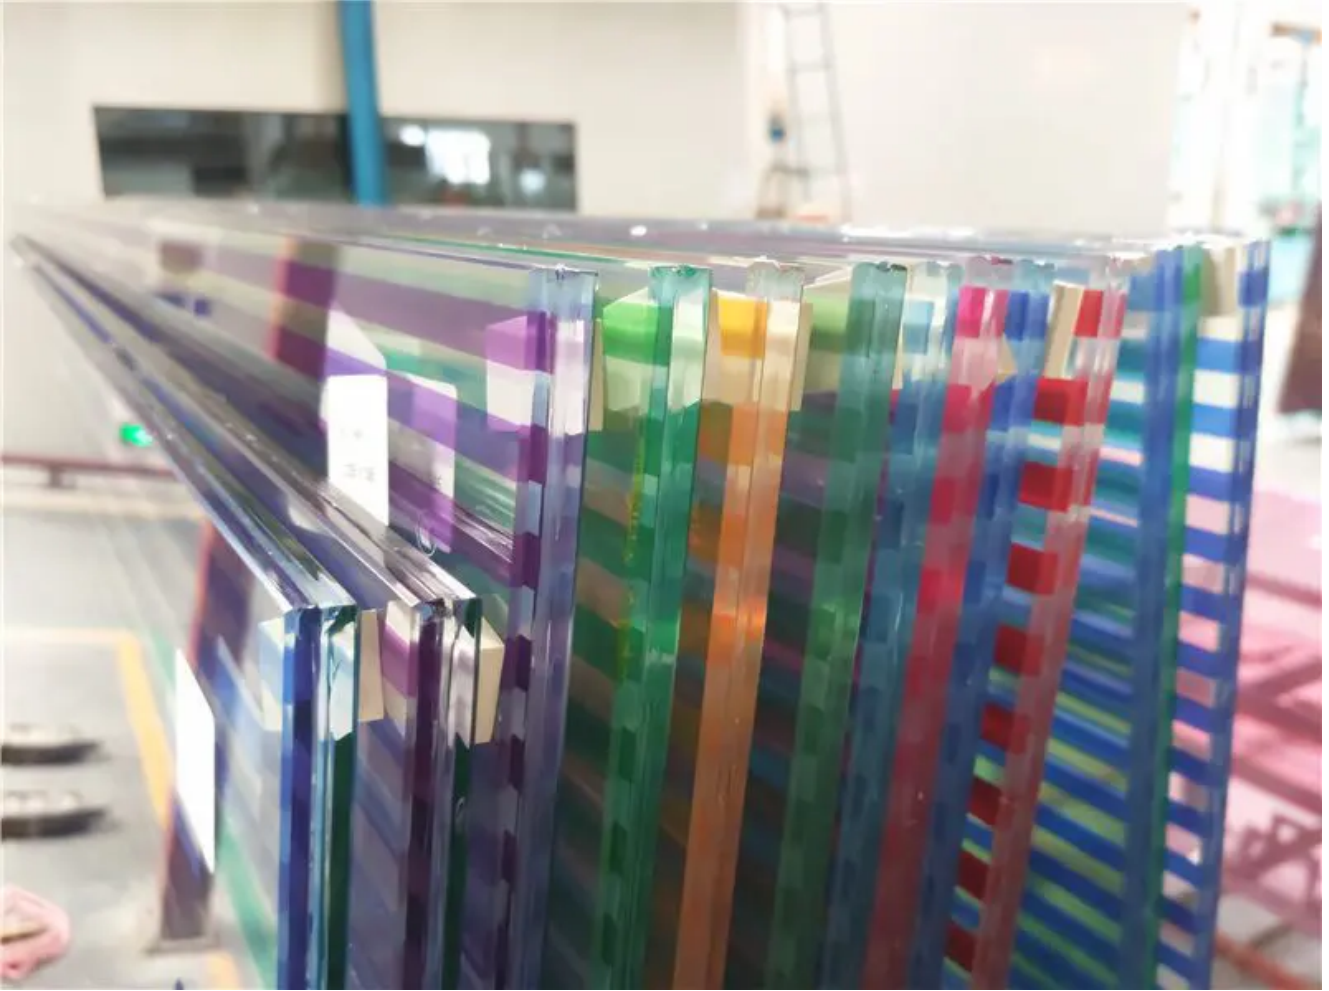

Productos

**Explora el maravilloso mundo del
cristal de construcción con**

SHENZHEN CRISTAL DE DRAGÓN

[CONTÁCTENOS](#)

- Vidrio arquitectónico
- Vidrio flotado
- Vidrio decorativo
- Vidrio especial

Tempered Glass

Laminated Glass

Insulated Glass

Curved Glass

Ceramic Fritted Glass

Oversized Glass

Frosted Glass

Energy Saving Glass

Digital Printed Glass

Float Glass

Float Laminated Glass

Mirror

Reflective Glass

Patterned Glass

Tinted Glass

Laminated Mirror Glass

Dichroic Glass

Fluted Glass

Fused Glass

Carved Glass

Mesh & Fabric Glass

LED Laminated Glass

Fire Resistant Glass

Photovoltaic Glass

Smart Glass