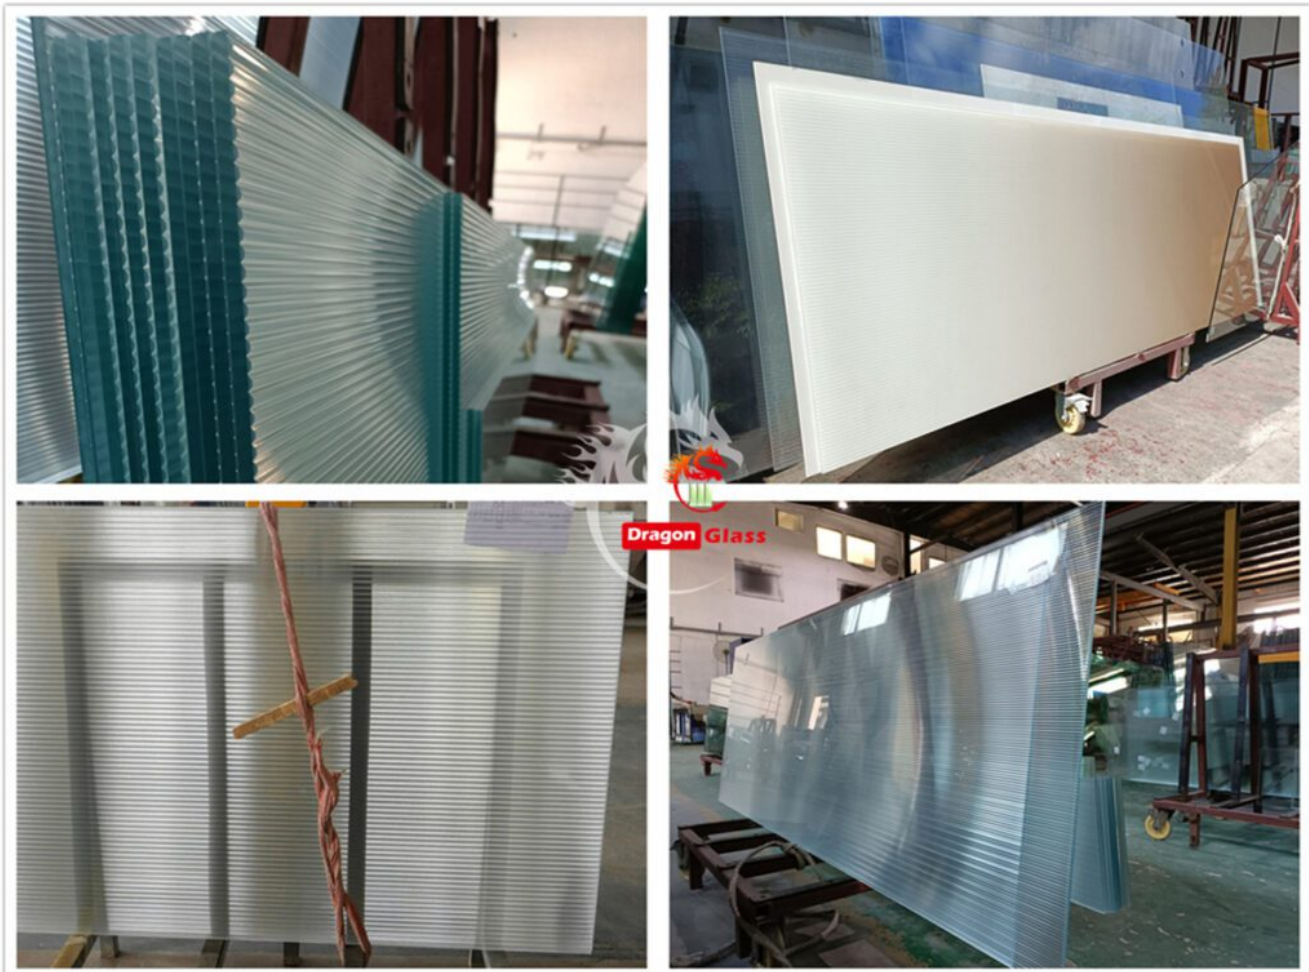

Features of 1/2 inch low iron fluted toughened glass

[Shenzhen Dragon Glass](#) fluted tempered glass have function of frosted glass, can protect users privacy and allowing light to shine through.

Fluted tempered glass have safety glass feature, will not harm human after broken.

Because its textured appearance of glass, ability to diffuse light, the ribbed glass /fluted glass become a good choice for interior designer.

1/2 inch low iron fluted toughened glass, 12mm fluted narrow reeded safety glass panel for interior decoration