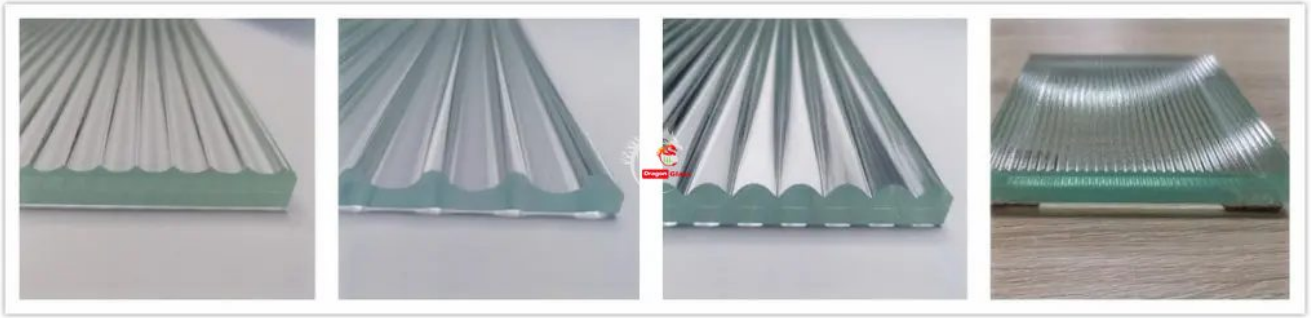

1/2 inch low iron fluted toughened glass also called [12mm narrow reeded glass](#), 12mm textured glass, privacy glass, 12mm ribbed glass, a textured architectural precision-rolled pattern glass and able to diffuse light. It is a kind of [decorative glass](#) use for interior decoration. For the depth and width of texture of fluted glass can be customized based on customers' requirements.

Because its textured appearance of glass, ability to diffuse light, the ribbed glass /fluted glass become a good choice for interior designer.

1/2 inch low iron fluted toughened glass, 12mm fluted narrow reeded safety glass panel for interior decoration

What's the specification of 1/2 inch low iron fluted toughened glass?

Item name	1/2 ultra clear tempered fluted glass, 12mm toughened low iron decorated reeded glass, 12mm privacy interior ribbed glass, 12mm low iron corrugated glass, 1/2 inch low iron fluted toughened glass
Thickness	12mm fluted tempered glass, 1/2 reeded toughened glass, other thickness like 5mm fluted tempered glass, 6mm fluted tempered glass, 8mm fluted tempered glass, 10mm fluted tempered glass
Size	Maximum reach 2600*7000mm, support curved fluted glass, curved ribbed glass
Further process	Laminating, coating low e, ceramic frit printing, digital printing, frosting, etc.
Quality	CE/ASTM/ISO9001/CCC, etc.
Color	Ultra clear fluted glass, others like clear fluted glass, blue fluted glass, grey fluted glass, bronze fluted glass, green fluted glass, etc
Production time of fluted glass	15-20 days for fluted glass, corrugated glass
Customized	Support any special design of fluted glass projects