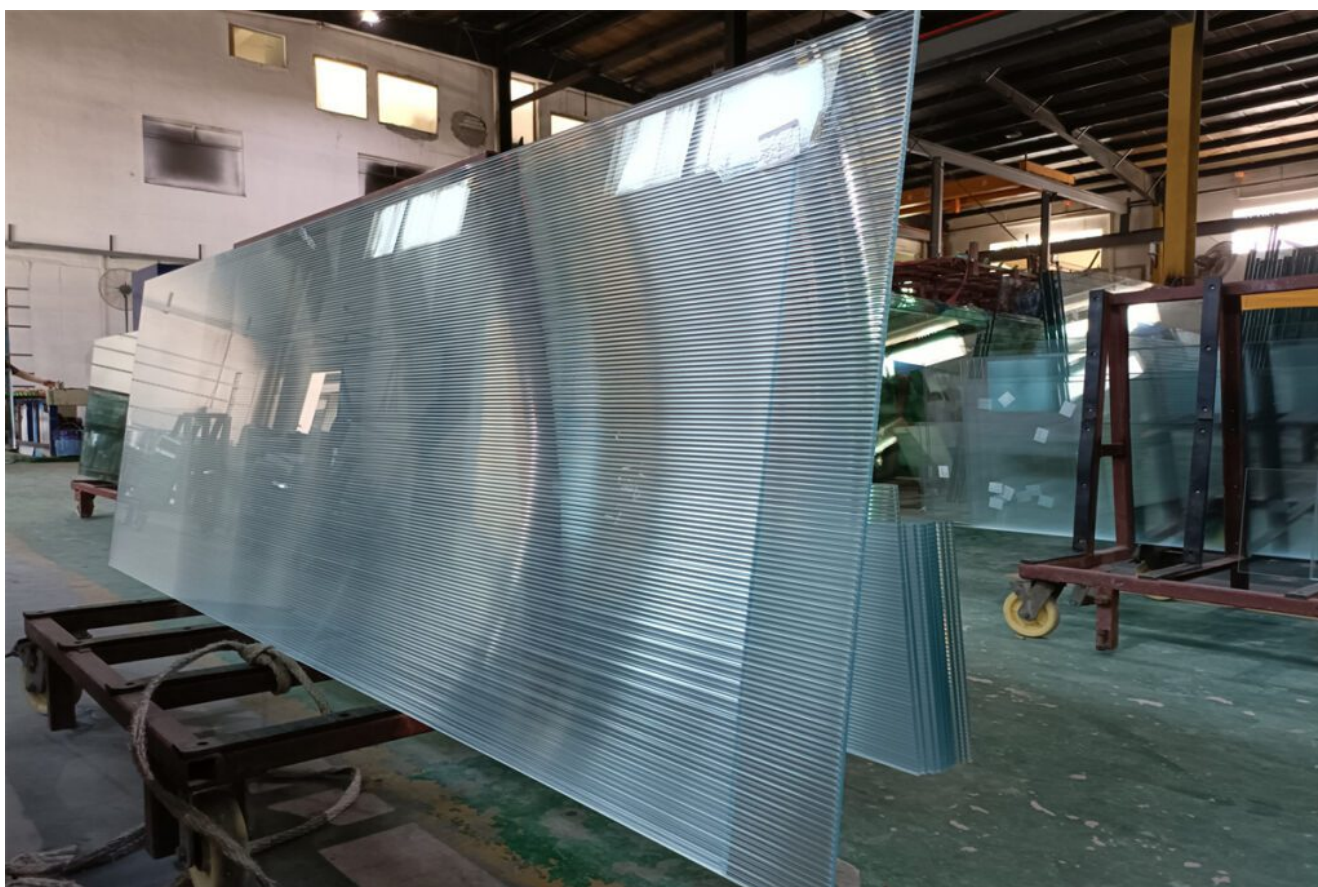

China 12mm fluted tempered glass, 1/2 inch low iron fluted toughened glass, 12mm fluted narrow reeded safety glass panel for interior decoration

Kinds of customized fluted glass

What is 12mm fluted narrow reeded safety glass panel?

1/2 inch low iron fluted toughened glass also called [12mm narrow reeded glass](#), 12mm textured glass, privacy glass, 12mm ribbed glass, a textured architectural precision-rolled pattern glass and able to diffuse light. It is a kind of [decorative glass](#) use for interior decoration. For the depth and width of texture of fluted glass can be customized based on customers' requirements.